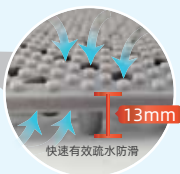

高立柱，有效防滑，快速疏水 High column for effective anti-slip and drainage