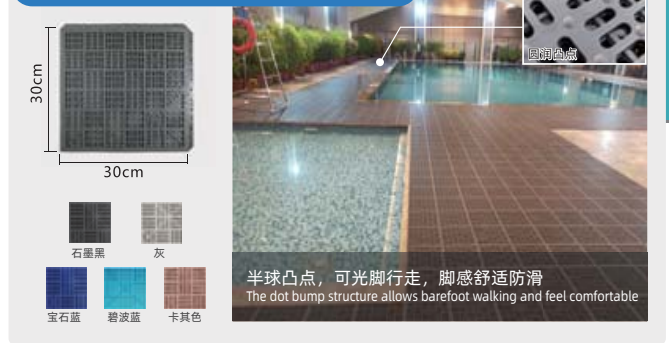

阻燃等级B1 专利产品 防滑等级R10

柔软可收卷, 便于冲洗清洁
Soft and rollable, easy to rinse and clean

表面污垢, 毛刷清洁
Use brush cleaning the dirt on surface

升级版 加强防滑型-安波4.0

防滑型-安波3.0

安波4.0&3.0均配备边条, 更牢固不易脱落
Equipped with side strips, firm and not easy to fall off