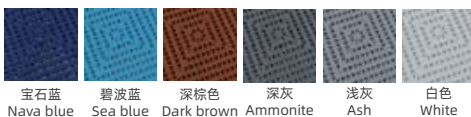

颜色 Available Color