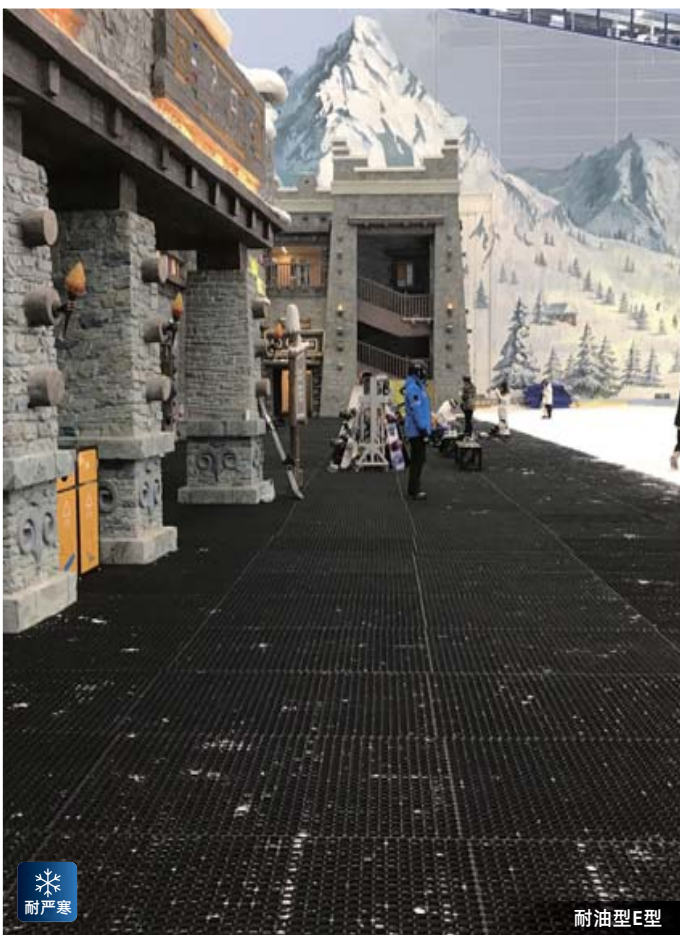

耐油型E型

技术参数 Technical Specification

品类 Type	普通型 A型	拼接型 C型	耐油型 E型
材质 Material	橡胶 Rubber	橡胶 Rubber	丁腈橡胶 NBR
尺寸 Size	914×1524mm 610×914mm	914×914mm 1000×1500mm	914×1524mm
厚度 Total Thickness	12mm	9.6mm/20mm	11mm
重量 Weight	8.1kg/pcs 3.2kg/pcs	4.8kg/pcs 13.5kg/pcs	9kg/pcs
孔径 Aperture	26mm 25mm	23mm	21mm
颜色 Color		黑色 Black	
产地 Place of Origin		中国 China	
人流量 Footfall		2500-5000	

清洁维护 Cleaning

建议每日用中性洗涤剂刷洗，阴凉处晾干。
Scrubbing with PH7 cleaner, and dry in the air.

适用区域 Suitable Area

适用于有水，有油，湿滑区域，如厨房，通道，车间，生产流水线等。也可用于长时间站立区域抗疲劳。
Suitable for areas with water, oil, and slippery conditions, such as kitchens, corridors, workshops, production lines, etc. It can also be used in areas where prolonged standing is required to combat fatigue.