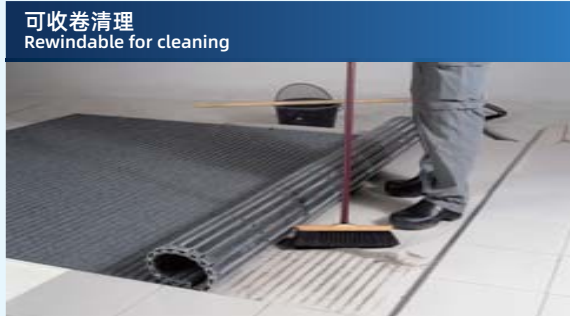

可收卷清理
Rewindable for cleaning

可收卷的铝合金地垫，方便日常清理地垫底部灰尘
The rollable aluminum alloy floor mat allows for easy cleaning of the dust on the bottom of the mat in daily use.