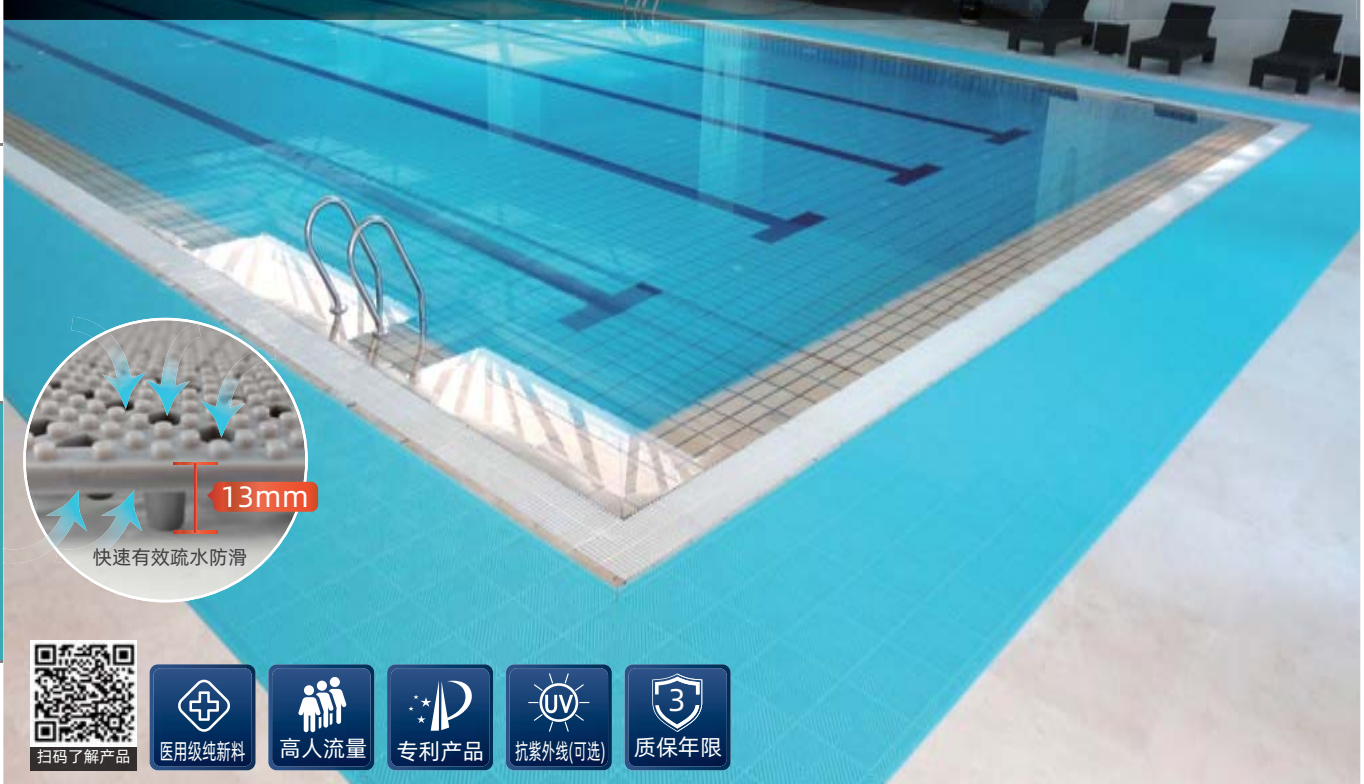

刮沙除尘

吸水吸油

图文印染

疏水防滑

抗疲劳

地面保护

其他

配件及维护保养

安波-疏水防滑地垫2.0

Ultrablock Anti-slip & Drainage Mat2.0

泳池必备
高立柱疏水

扫码了解产品

医用级纯新材料

高人流量

专利产品

抗紫外线(可选)

质保年限

模块拼接式浴室、泳池用地垫，疏水防滑，脚感舒适，可任意组合，安装方便！

Modular mat can be used in bathrooms, pools areas, which is drainage and anti-slip, comfortable that can be assembled in any way and is easy in installation.