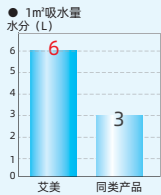

超细纤维吸水力强，吸水能力强一倍

The microfiber materials with twice water absorption capacity than others

艾美超细纤维每平方米是同类产品吸水的1倍
Absorpa microfiber absorbs twice as much water per square meter as similar products.

技术参数 Technical Specification