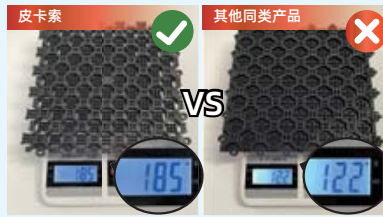

皮卡索-刮沙除尘模块地垫系统

Picasso Module Tile Scraper Mat System

模块拼装式结构，可用在纯户外环境，滤水防滑，能适应车站，机场，医院，商场等人流环境。
Modular structure, suitable for the outdoor and the high traffic situation such as train station, airport, hospital, shopping mall etc.

镂空疏水，纯室外铺设
Hollow out and drainage, suitable for outdoor

产品自身重，不易移位
The product is heavy and no gression

双色互拼，醒目感倍增
Color block splicing, eye-catching

技术参数 Technical Specification

模块本体材料 Modular Tile Material	抗紫外线PVC Unti-UV PVC
颜色 Color	石墨黑 Graphite
模块结构 Modular Tile Construction	镂空通底式 Open Construction
镶嵌毯面 Inserted Textile	无
厚度 Total Height	10mm
模块尺寸 Tile Size	外形尺寸205 mmx205mm 安装尺寸195mmx195mm
拼接尺寸 Edge Size	195mmx195mm
边条尺寸 Edge Size	195mmx80mm
转角尺寸 Corner Size	80mmx80mm
模块重量 Total Weight	185g/pcs
室外耐温范围 Temperature resistance	-20°C ~ 60°C
抗磨性能 Wear Resistance	6600 cycles
阻燃 Flammability	GB8624-2012,B1
产地 Place of Origin	中国 China
专利产品 Patented Product	是 Yes
人流量 Footfall	≥5000

清洁维护 Cleaning

日常维护：用吸尘器吸尘。
深度维护：用吸尘器吸尘并清扫之后，地垫可以用高压清洗装备进行喷射清洗。
Daily Maintenance: Use vacuum cleaner to clean the dust.
Deep Maintenance: After vacuum aspiration and cleaning, floor mat can be cleaned with high pressure jet cleaning equipment.

适用区域 Suitable Area

适用于高人流量出入口，如机场、商场、酒店、医院、车站等。
Suitable for high-traffic entrances such as airports, shopping malls, hotels, hospitals, and train stations.