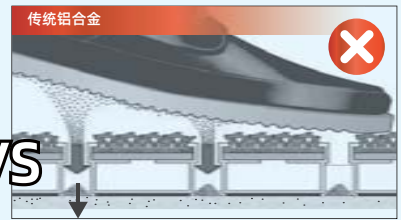

传统铝合金
传统铝合金，灰尘通过缝隙，落于后部，藏污纳垢，难以清理。
Traditional aluminum alloy, dust is difficult to clean.

更强大的除尘效果 More powerful dust removal effect

宽条纹
宽纹5cm
毯面更宽
除尘效果提升40%
Dust removal effect increased by 40%

模块化铝合金，安装便捷 Pull-out installation