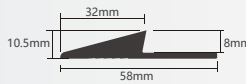

重型地垫胶边条 Large floor mat rubber edge strip

重型边条高度最高，目前主要用于皮克斯、皮卡索模块地垫异形收边使用。
The height of the heavy-duty edge strip is the highest. At present, it is mainly used for the special-shaped edge closing of the Pixor and Picasso modular floor mats.