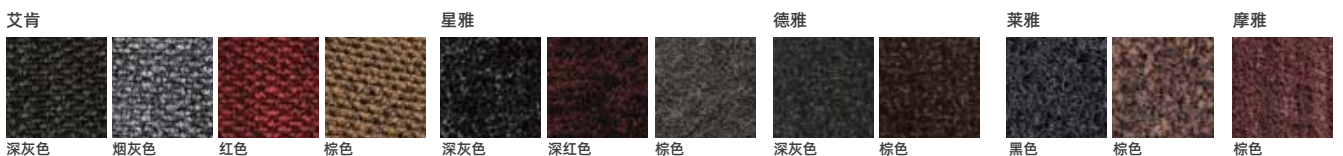

适用区域 Suitable Area

适用于各种商业环境及人流量密集区域，如写字楼，接待室，会议室，走廊公寓等各类出入口。
Suitable for various commercial environments and high-traffic areas such as offices, reception areas, conference rooms, hallways, and entrances of apartments.