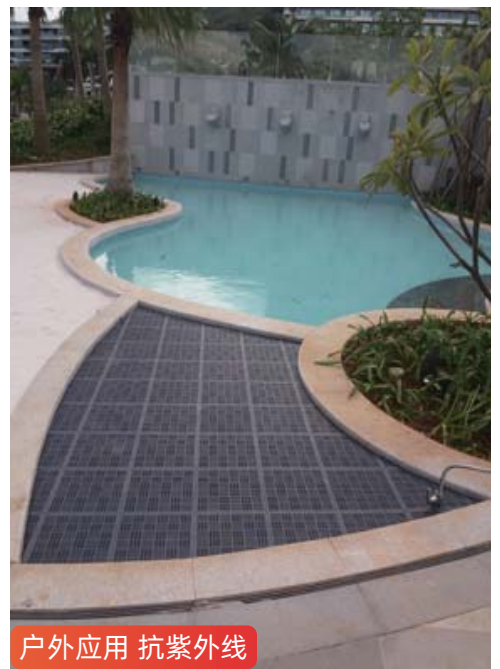

模块拼接式防滑地垫，疏水透气，安全防滑，可任意组合，安装方便，可收卷，搭扣不脱落！
Modular mat which is drainage and anti-slip, can be assembled in anyway and easy installation.

可DIY拼图

户外应用 抗紫外线

孔直径小于4.3mm, 不卡高跟鞋, 适用于公共卫生间
The hole diameter less than 4.3mm that not stuck the heels and suitable for public toilets