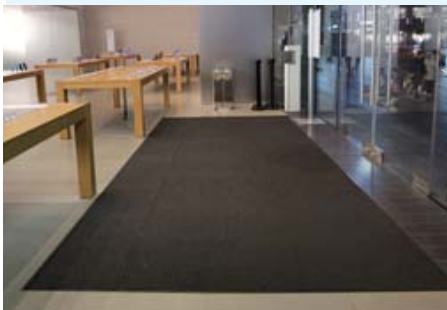

圈绒结构，回弹性好，不易踩塌

Loop pile structure with good resilience and won't be trampled flatten

高度7mm 不卡门
7mm thickness
without door opened stuck