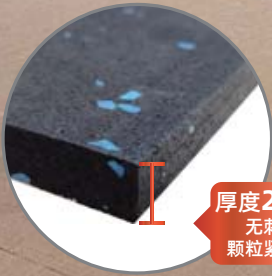

尺寸 Size

凡赛-健身器材垫

Versail Gym Mat

厚度2-12mm
无刺鼻气味
颗粒紧实，细腻

采用环保橡胶材质，缓冲效果好，可有效保护地板和运动器械，并能提供各种花式选择。

It use environmental-friendly rubber material for great buffer effect that can effectively protect the floor and instruments, and which provide kinds of fancy choices.