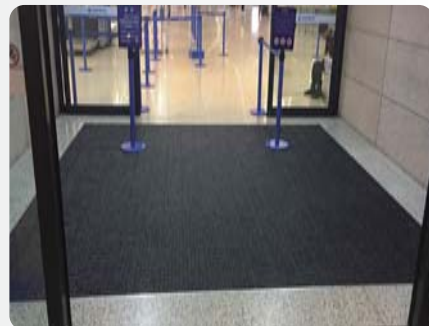

02 有井坑皆可使用，整体性高要求的设计需求

It can be used with or without pit, which meets the design requirements of high integrity.

对井坑没有强制性要求，由于模块设计有专属的斜坡边条，可满足直接铺设的要求。且产品自重性很强，可以牢牢的固定在地面上，不会有被踢起位移、绊倒的风险。

There is no mandatory requirement for the pit, because the module is designed with an exclusive slope edge, which can meet the requirements of direct laying. And the product has a strong self-weight and can be firmly fixed on the ground without the risk of being kicked up, displaced or tripped.

异形拼接、井坑皆适用 Suitable for special-shaped splicing and well pits