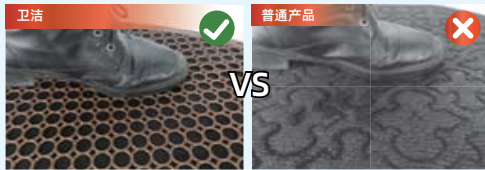

与市面同类产品对比

Compare with similar products on the market

骨架隔离疏水，避免踩到尿液
The skeleton isolates drainage to avoid stepping on urine.

鞋底直接碰到尿液，产生二次污染
The sole directly touches the urine, secondary pollution.