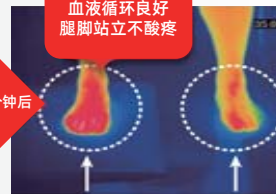

60分钟后

血液循环良好
腿脚站立不酸疼

血液充足可持久站立 血液供血不足产生疲劳

WELL在人文关怀中已制定标准，建议站立劳动者均需配备该产品。WELL has established standards in humanistic care, and it is recommended that all standing workers need to be equipped with this product.

(摘自于V02 人体工程学工位设计 部分4 提供站姿工位支撑)