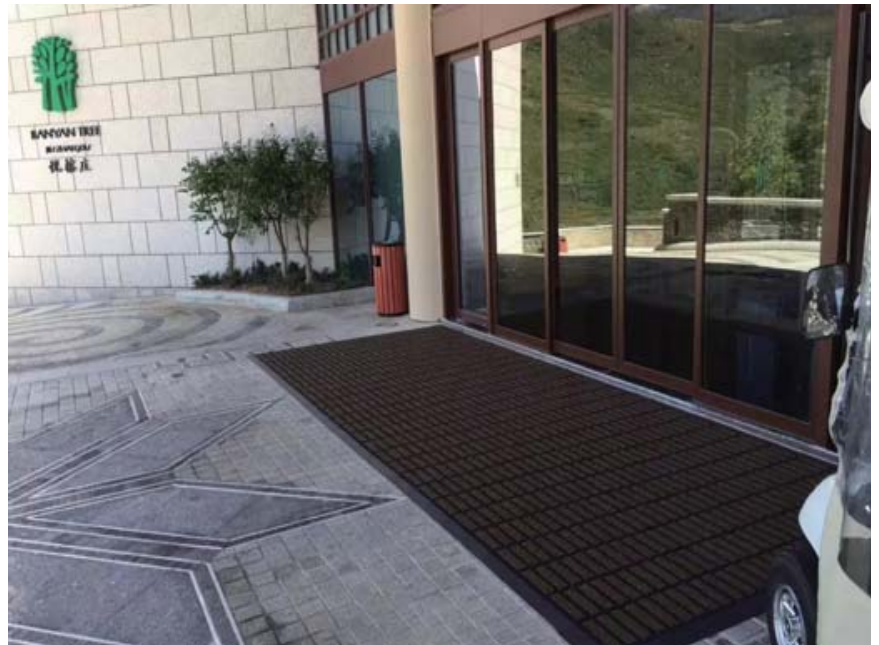

模块式结构，可自由拼接，安装简单快捷；可安装在井坑、或者配上适合的边条直接铺设在地面上，适用于高人流量、高端商业场景的出入口。
The modular structure can be freely spliced, and the installation is simple and quick; it can be installed in the pit, or can be directly laid on the ground with suitable edge strips, which is suitable for the entrance and exit of high-traffic and high-end business scenarios.