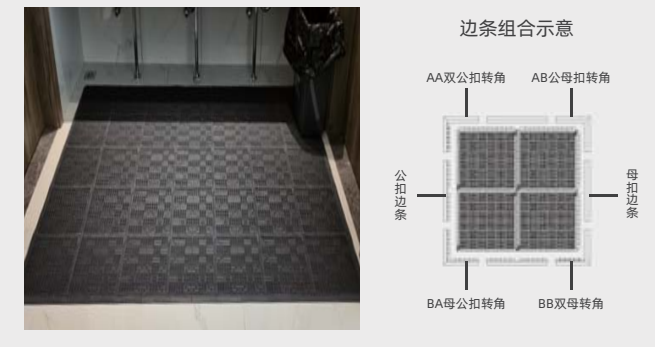

阻燃等级B1 专利产品 防滑等级R10

柔软可收卷, 便于冲洗清洁
Soft and rollable, easy to rinse and clean

表面污垢, 毛刷清洁
Use brush cleaning the dirt on surface

升级版 加强防滑型-安波4.0

防滑型-安波3.0

安波4.0&3.0均配备边条, 更牢固不易脱落
Equipped with side strips, firm and not easy to fall off