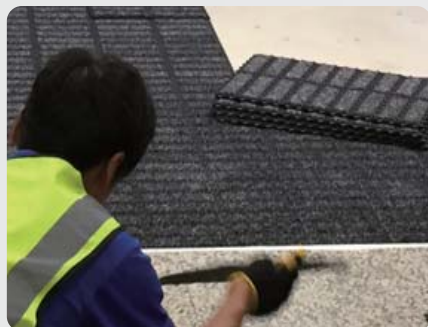

03 单片模块设计，更替成本更低

Fast installation and lower replacement costs

模块式卡扣设计，像拼图一样简单敲击安装。每块产品都是独立的，损坏后局部替换简便。相比大面积的整体性产品，可节约更多维护替换成本。

Modular snap design, easy to knock and install like a puzzle. Each product is independent and easy to replace locally after damage. Compared with large-area integrated products, it can save more maintenance and replacement costs.

安装简单快捷 Easy to install

模块片材拼接