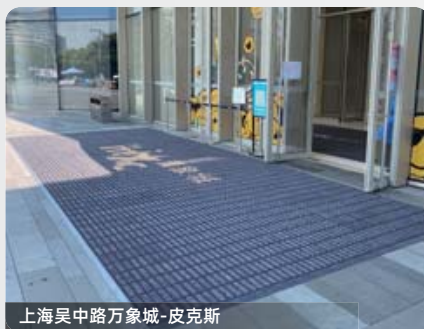

重庆华润万象城-福雅

上海吴中路万象城-皮克斯