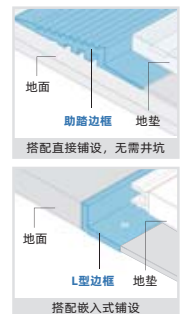

适用区域 Suitable Area

适用于各种商业环境及人流量密集区域，如写字楼，接待室，会议室，走廊公寓等各类出入口。
Suitable for various commercial environments and high-traffic areas such as offices, reception areas, conference rooms, hallways, and entrances of apartments.