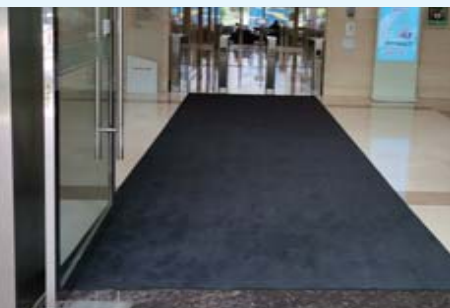

维雅-高级刮沙吸水迎宾垫

Weave Scraper Mat

欧洲潮流刮沙地垫，设计风格时尚，适用于高人流量的通道和门径区域。单丝复丝结合，刮擦能力强，外观稳重大气，深受欢迎的设
计，既能接受高人流的考验，又能永葆美观。
This is a European trend scraping mats with design style fashion, which applies to entrance to high-traffic area. This products using monofilament
multifilament combination of strong scratch capability, while the product is a world-class design, the appearance of stable amplifier.

欧洲潮流，毯面设计风格时尚，总高8mm，不卡门
Fashion style with total height 8mm, which can be open the door freely

技术参数 Technical Specification

纱线类型 Yarn Type	抗静电尼龙纤维 Antistatic Nylon Fiber
纱线结构 Yarn Construction	热定型处理簇状截绒开放式结构 Heat set tufted cut pile opened construction
绒重 Textile weight	800g/m²
绒高 Textile Height	6mm
背衬类型 Backing Type	抗紫外PVC背底 (2mm厚度) Anti-UV PVC Backing(2mm Thickness)
总高 Total Height	8mm
重量 Total Weight	3200g/m²
尺寸 Size	2m x 25m
边宽 Border Width	2.5cm
毯面色牢度 Yarn Color Fastness	ISO 105-B02: >5
毯面印染技术 Textile Dyeing Technology	喷印印染 Printing Dyeing
适用场所 Suitable Area	室外雨棚下或室内 Outdoor Under The Awning Or Indoor
耐磨性 Wear Resistance	Vetterman Drum Test 66,000 Cycles
阻燃等级 Flammability	Bfl-s1
产地 Place Of Origin	欧洲 Europe
人流量 Footfall	2500-5000

清洁维护 Cleaning

日常清洁：每日用直立式滚轮吸尘器清洁；
深度清洁：每月可用地毯抽洗机配低泡地毯清洁剂清洗。也可以用高压水枪配低泡地毯清洁剂清洗，最后用清水反复过清后用吸水机吸干水，清洗好后最好用干风机把它吹干（视人流情况加快或降低频率）
Daily Cleaning: Daily with upright vacuum cleaner with a brush cleaning.
Deep Cleaning: Monthly use carpet pumping washing machine with low foam carpet cleaning agents. Also can use water gun with low foam carpet cleaner to clean, and finally repeatedly washed with water after dry water suction machine, (depending on traffic situation, accelerate or reduce frequency).

适用区域 Suitable Area

适用于各种商业环境及高人流量区域，如酒店，商场，写字楼，机场，公寓等各类出入口。
Suitable used the entrance of hotel, shopping mall, office building, airport, apartment, etc.,

颜色 Available Color