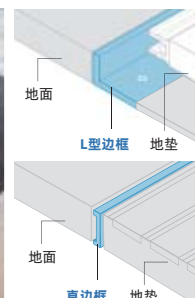

两种铺设方式 Two laying methods

清洁维护 Cleaning

日常清洁：用吸尘器吸尘。
深度清洁：用吸尘器吸尘并清扫之后，地垫可以用高压清洗设备进行喷射清洗。
Daily Cleaning: Use vacuum cleaner to clean the dust.
Deep Cleaning: After vacuum aspiration and cleaning, floor mat can be cleaned with high pressure jet cleaning equipment.

适用区域 Suitable Area

适用于商业环境及人流量密集区域，如酒店、商场、写字楼、机场等出入口区域。
Suitable for commercial environments and areas with high pedestrian traffic, such as entrance areas of hotels, shopping malls, office buildings, airports, etc.

技术参数 Technical Specification

地垫型号 Product Type	KB1502	KB1504	KB1506	KB1507	KB1509
毯面材质 Inlay Textile	艾肯 Akon	德雅 Doven	摩雅 Mone	星雅 Foris	莱雅 Liya
铝材材质 Aluminum Material	6063-T5 铝镁合金 6063-T5 Al Mg Si Alloy				
铝材壁厚 Wall Thickness	1.5mm				
铝材高度 Aluminum Height	16mm				
型材拼接宽度 Profile Assembly Width	50mm				
地垫总高 Total Height	20mm				
产品结构 Product Structure	环扣型材(公母扣)互锁结构,地点无间隙,避免灰尘落入井坑,方便清洁维护 Interlocking profiles (male and female buckle) structure, no gaps to avoid dust falling into the pit, easy to clean and maintain.				
铝架底部 Bottom	粘发泡静音海绵,缓冲吸音 Wear resistant foam mute sponge at the bottom, buffer and silencing				
阻燃等级 Flammability	GB8624-2012:B1(C)				
防滑等级 Antiskid Grade	R11	专利产品 Patented product	是 Yes		
产地 Place Of Origin	中国 China	人流量 Footfall	≥5000