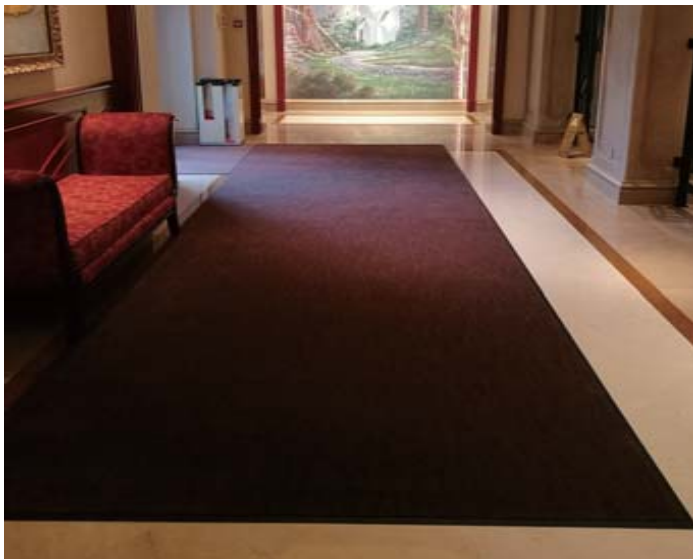

毯面颜色如同巧克力般丝滑

技术参数 Technical Specification

纱线类型 Yarn Type	抗静电尼龙纤维 Antistatic Nylon Fiber
纱线结构 Yarn Construction	热定型处理簇状截绒开放式结构 Heat set tufted cut pile opened construction
绒重 Textile Weight	975克/平方米
绒高 Textile Height	7mm
背衬类型 Backing Type	抗紫外PVC背底 (2mm厚度) Anti-UV PVC Backing(2mm Thickness)
总高 Total Height	9mm
重量 Total Weight	3560g/m²
尺寸 Size	2mx25m
边宽 Border Width	2.5cm
毯面印染技术 Textile Dyeing Technology	喷印印染 Printing Dyeing
毯面色牢度 Yarn Color Fastness	ISO105-B02: >5
适用场所 Suitable Area	室外雨棚下或室内 Outdoor Under The Awning Or Indoor
耐磨性 Wear Resistance	Vetterman Drum Test 66,000 Cycles
阻燃等级 Flammability	EN ISO 13501 Cfl-s1
产地 Place Of Origin	欧洲 Europe
人流量 Footfall	≥5000

清洁维护 Cleaning

日常清洁：每日用直立式滚轮吸尘器清洁。

深度清洁：每月可用地毯抽洗机配低泡地毯清洁剂清洗。也可以用高压水枪配低泡地毯清洁剂清洗，最后用清水反复过清后用吸水机吸干水，清洗好后最好用干风机把它吹干(视人流情况加快或降低频率)。

Daily Cleaning: Daily with upright vacuum cleaner with a brush cleaning.
Deep Cleaning: Monthly use carpet pumping washing machine with low foam carpet cleaning agents. Also can use water gun with low foam carpet cleaner to clean, and finally repeatedly washed with water after dry water suction machine, (depending on traffic situation, accelerate or reduce frequency).

适用区域 Suitable Area

适用于各种商业环境及高人流量区域，如酒店，商场，写字楼，机场，公寓等各类出入口。

Suitable for various commercial environments and high-traffic areas, such as hotels, shopping malls, office buildings, airports, apartments, and other types of entrances.