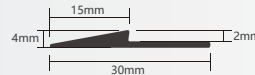

配件 Accessories

01 地垫边条三种尺寸 Three Size Floor Mat Edges

小型地垫胶边条 Small floor mat rubber edge strip

小型边条最低，适用于大部分地毯型地垫，底背大约2mm的产品。
The small rubber edge is the lowest, suitable for the mors of the type floor mats, and the bottom back is about 2mm.