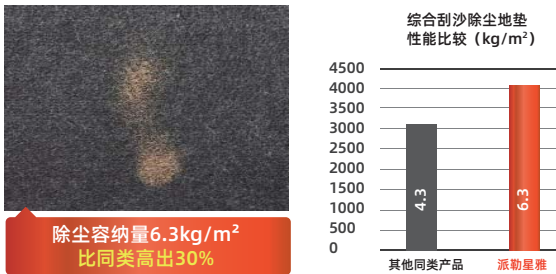

容尘率实验对比, 星雅更易于藏纳尘土颗粒

Comparison chart of dust holding rate experiment, Foris is easier to hold dust particles