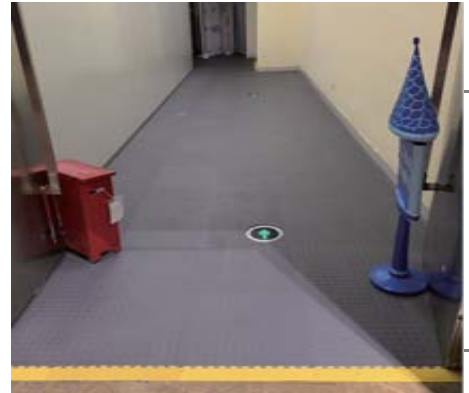

模块拼接式地垫，安装简易方便，既安全防滑，又有效保护地面不受磨损，耐叉车重压，抗油脂耐腐蚀，适用于工厂车间，停车场，汽车展示厅等场所。
The modular spliced floor mat is easy to install, safe and anti-slip, and effectively protect the ground from abrasion. It can withstand the heavy pressure of forklifts, and is resistant to grease and corrosion. It is applicable to factory workshops, parking lots, car showrooms and other places.

卡扣拼接，适合异型铺设，不移位
Snap splicing suitable for speical shaped laying without gression