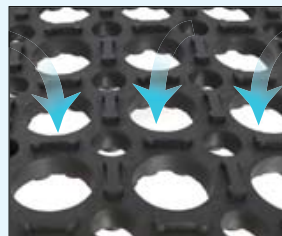

安迪非E型

背面小吸盘设计，更贴合地面
Small suction cup backing fits the ground better

真空负压，抓地力牢
Firm grip on ground with vacuum negative pressure

正面圆孔骨架设计，防滑疏水
Surface with circular hole structure which anti slip and leakage