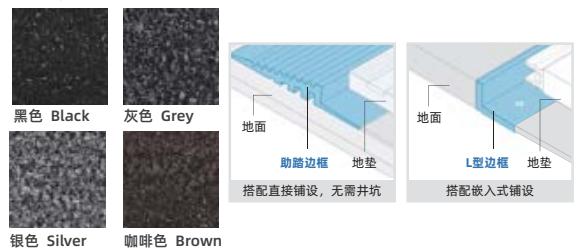

安泰斯-环扣铝合金地垫

Antius Interlocking Aluminum Alloy Mat

由铝合金与橡胶条串联而成，可收卷清理；宽纹毯面有效吸水除尘，大气美观。
It is made of aluminum alloy and rubber strips in series, which can be rolled and cleaned; the wide-grained carpet surface effectively absorbs water and dust, and the atmosphere is beautiful.

● 封闭型 Closed type

无缝隙橡胶条，底部不藏灰
Seamless rubber strip, no dust hidden at the bottom.

● 疏水型 Drainage type

刮沙除尘的同时还能疏水防滑
While scraping sand and dust, it is also drainage and anti-slip.

技术参数 Technical parameter

毯面材质 Material	超强刮沙合成纤维 Super strong sand scraping synthetic fiber	阻燃性 Fire Retardant	EN13501:Dfl-S1
总高 Thickness	16mm	铝合金材质 Aluminum Profile	6063-T5
最大宽度 Maximum L to R	2.5m	边框高度(另配) Border Height	12mm
人流量 Footfall	≥5000		

清洁维护 Cleaning

封闭型结构可直接用吸尘器清理；疏水型结构用吸尘器或水枪冲洗；
The closed structure can be cleaned directly with a vacuum cleaner; The drainage structure is washed with a vacuum cleaner or water gun.

适用区域 Suitable Area

适用于商业环境及人流量密集区域，如酒店、商场、写字楼、机场等出入口区域。
Suitable for commercial environments and areas with high pedestrian traffic, such as entrance areas of hotels, shopping malls, office buildings, airports, etc.

毯面颜色 Color