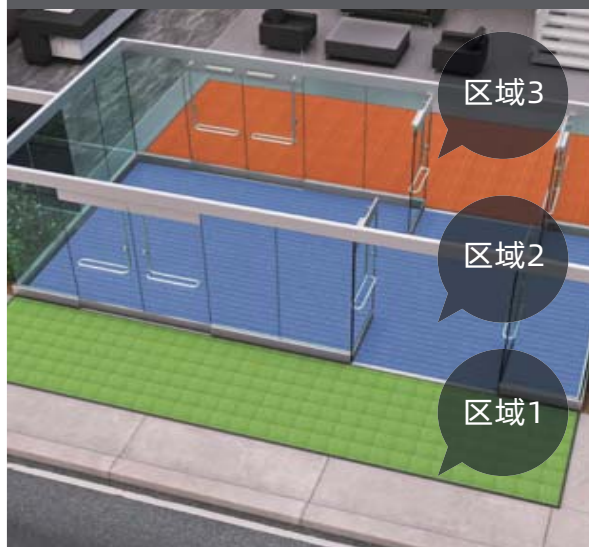

模块地垫系统区域设置 Modular mat system settings

区域3室内

位置: 内部空间

目标: 移除残留的水分和小颗粒

推荐使用: 福雅 41页、艾美增强型 44页

Location: Interior space

Purpose: Remove residual moisture and small particles

Recommendation: Forever P41、Absorpa plus P44

区域2前厅

位置: 门厅或防风门等封闭的建筑物入口

目标: 截留污垢、碎屑和水分

推荐使用: 皮克斯 21页

Location: Enclosed building entrances such as foyers or storm doors

Objective: Retain Dirt, Debris and Moisture

Recommendation: Pixor P21

区域1室外

位置: 建筑物入口的外部

目标: 截留砂石、重污垢颗粒和水分, 包括雪、盐和沙子等

推荐使用: 皮卡索 23页

Location: Exterior of building entrance

Purpose: Retain grit, heavy dirt particles and moisture, including snow, salt and sand

Recommendation: Picasso P23