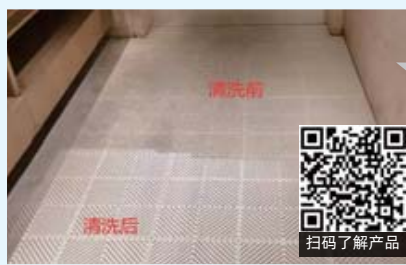

质保年限

模块拼接式浴室、泳池用地垫，疏水防滑，脚感舒适，可任意组合，安装方便！

Modular mat can be used in bathrooms, pools areas, which is drainage and anti-slip, comfortable that can be assembled in any way and is easy in installation.

室外抗紫外线

高立柱，有效防滑，快速疏水 High column for effective anti-slip and drainage

自由拼接，整体性强，适合大面积异形场景 Free splicing and strong integrity

检测报告&专利证书 Test report & patent certificate

日常清洗简易，高压冲洗效果明显 High pressure washing effect is obvious