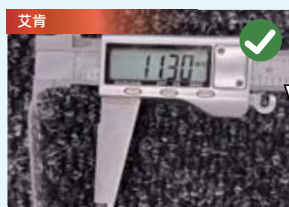

② 绒高对比：比市面同类产品高

Akon is higher than similar products in the market