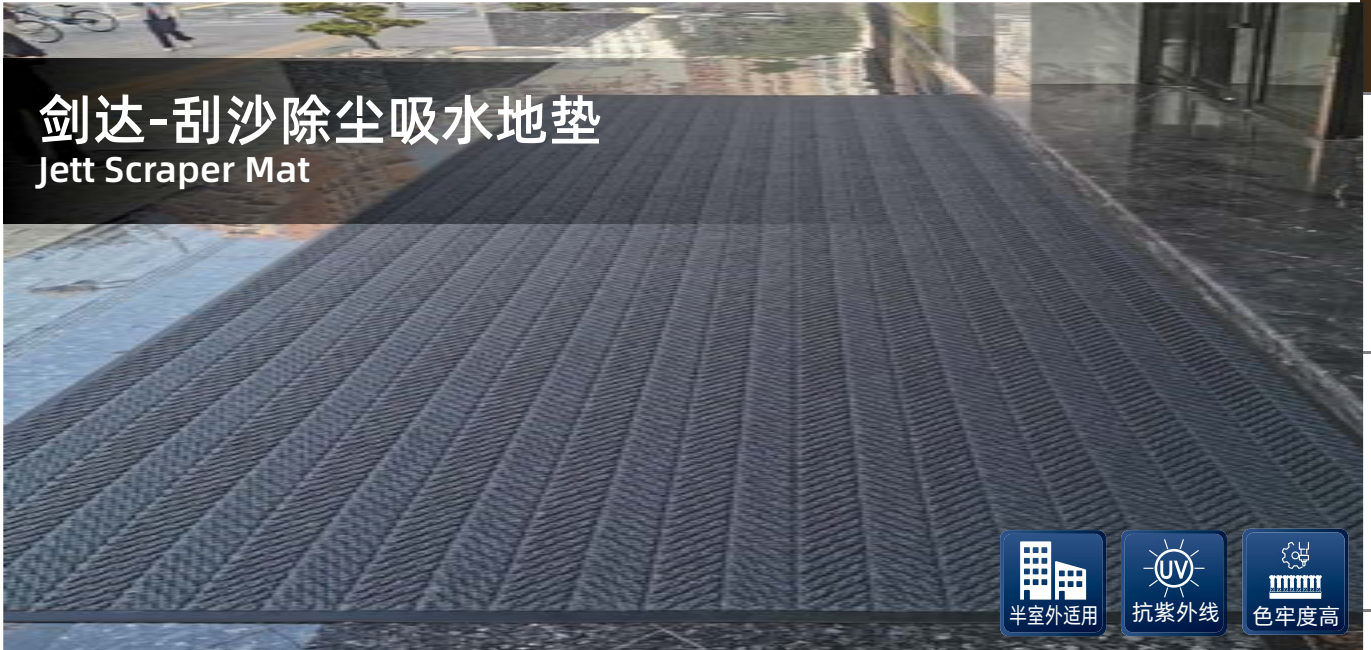

适用区域 Suitable Area

适用于各种商业环境及高人流量区域，如酒店，商场，写字楼，机场，公寓等各类出入口。
 Suitable used the entrance of hotel, shopping mall, office building, airport, apartment, etc.,

颜色 Available Color

灰色
Grey

棕色条纹
Brown stripes

剑达-刮沙除尘吸水地垫

Jett Scraper Mat

轮胎纹立体表面纹理，安全防滑，立体感强，整洁稳重，主要用于出入口刮沙除尘，可长期户外阳光下铺设使用，抗紫外线。
The unique tire surface texture is safe, anti-slip, strong in three-dimensional sense, neat and tidy. It is mainly used for sanding and dust removal at the entrance and exit. It can be used for long-term outdoor sunlight and UV protection.