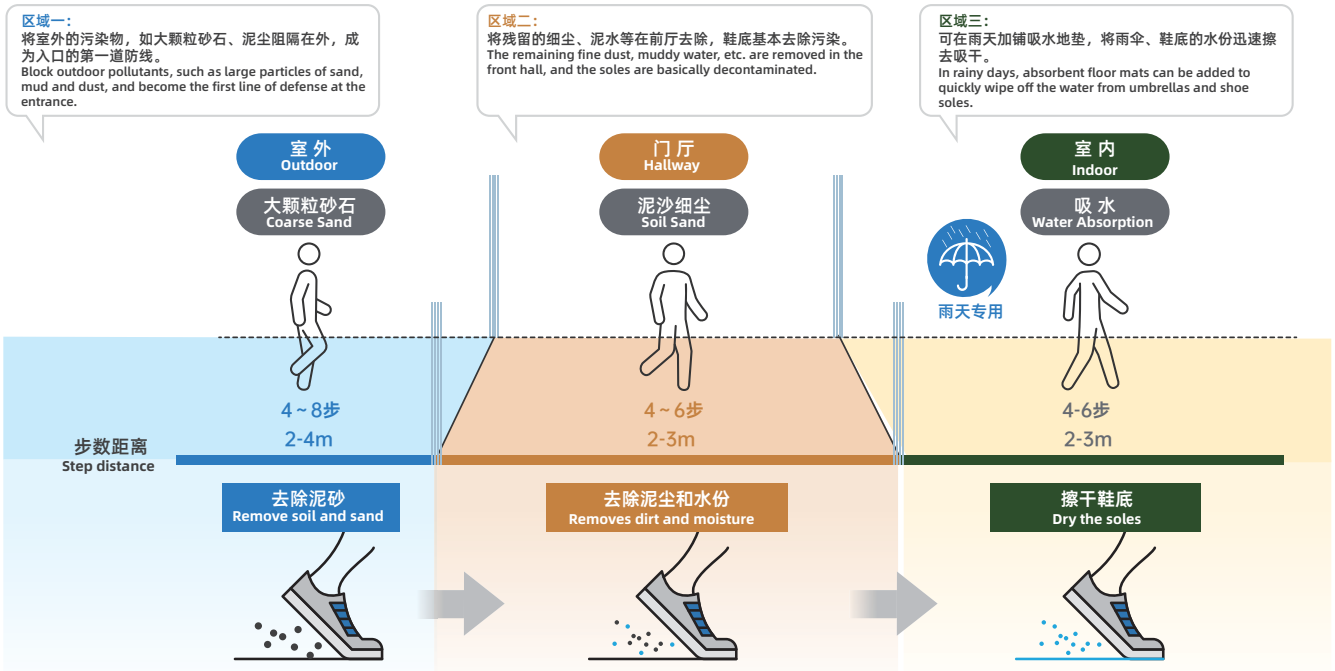

为什么需要有效的地面安全与污染控制地垫系统？

Why do we need the effective floor mat system for ground safety and pollution control?

90% 灰尘污染控制

Remove more than 90% of dust pollution control

据统计，75%的灰尘和湿气是由户外携带进入建筑物内，污染室内环境，大大增加清洁成本。有效的地面安全与污染控制系统能够去除高达90%由外界带入建筑物内的灰尘与湿气。According to statistics, 75% of dust and humidity are carried into buildings from outdoors, polluting the indoor environment and greatly increasing cleaning costs. An effective ground safety and pollution control system can remove up to 90% of the dust and moisture brought into the building from the outside.

模块地垫
Modular floor mat

地毯型地垫
Carpet type floor mat

LOGO和专用地垫
LOGO and special floor mat

降低滑倒事故的风险

Reduce the risk of slip and fall accidents

派勒地垫均承保第三方责任险，如因产品存在缺陷导致的人身伤害，将由保险公司作出相应赔偿，派勒建议客户使用更值得信赖的产品。

Paaler floor mats are covered by third-party liability insurance. If personal injury is caused by product defects, the insurance company will make corresponding compensation. Paaler recommends customers to use more reliable products.

中国平安 PINGAN

中国平安财产保险股份有限公司

产品责任险

被保险人 上海派勒环保科技有限公司

保护和改善室内地铺材料的外观

Protect and improve the appearance of indoor flooring materials

室内地铺材料的外观污染通常是由难以清理的大颗粒沙石和灰尘的积累与磨损造成的，通常这些污染导致室内地铺材料需要被提前更换。有效的地面安全与污染控制系统能够避免这些不必要的成本支出。

The appearance pollution of indoor floor materials is usually caused by the accumulation and wear of large particles of sand and dust that are difficult to clean. Usually, these pollution causes indoor floor materials to be replaced in advance. An effective ground safety and pollution control system can avoid these unnecessary costs.

降低清理和维护成本

Reduce cleaning and maintenance costs