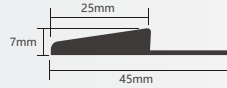

中型地垫胶边条 Medium floor mat rubber edge strip

中型边条高度适中，主要用于艾肯、剑达产品。
The medium-sized edge strip is mainly used for thick blanket type product, such like Paaler Akon and Jett.