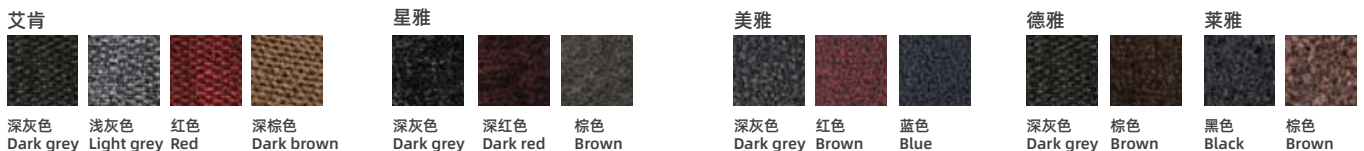

超过14种的毯面选择，可以任意搭配你需求的设计风格 and 颜色。

皮克斯 VS 市面常见三合一 Pixor VS common three-in-one in the market

① 耐磨度对比 Durability

耐磨性强，皮克斯地垫使用2年依旧如新，刮沙能力不减
Strong wear resistance, Pixor floor mats are still as new after 2 years of use, and the sand scraping ability is not reduced.