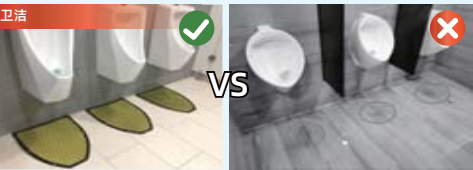

吸水隔尿
拒绝腐蚀地面

卫洁-男卫生间尿斗防臭清洁系统3.0

Urinal Clean System for Men's Bathroom Urine Bucket 3.0

派勒专利研发针对男卫生间专用的尿斗垫，吸湿布可锁住滴漏尿液避免挥发；底部防水避免腐蚀大理石地面；立体骨架避免脚踩尿液二次污染；一次性吸湿布，2-4周替换一次，方便快捷。
Paaler patented urinal pads for men bathrooms. Moisture-absorbing cloth can lock dripping urine, and which the bottom is waterproof to avoid corrosion of marble floors. Its skeleton avoids secondary pollution of urine when feet are stepped on, and the cloth replace once 2-4 weeks, which is convenient and fast.

保护地面，耐腐蚀

Protect the ground and resist corrosion

天然石材容易被污渍腐蚀，需铺设卫洁，起到保护作用
Natural stone ground is easily corroded by stains and needs to be laid Urinal system to protect.